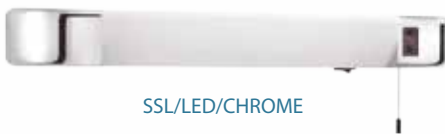

SSL/LED/CHROME